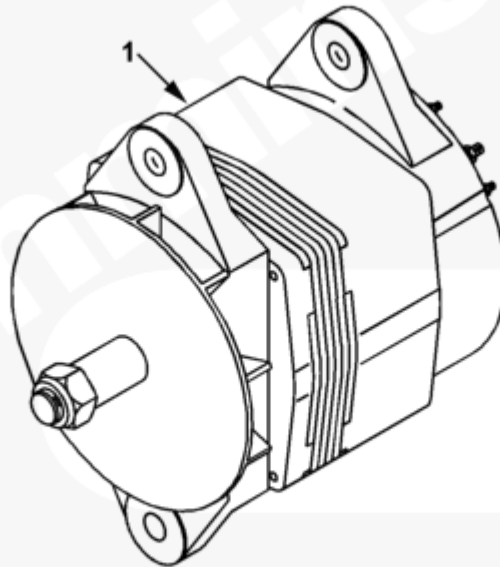

## Parts Catalog - Option Detail

Electronic Parts Catalog - Option Detail				
Option	Group	Graphic	Film Card	Date
EE9118	13.02	ee953gd	Z	07-JUL-98
<b>Engines</b>	6C8.3, C GAS PLUS CM556, G8.3, G8.3 CM558, GTA8.3 CM558, ISC CM2150, ISC CM554, ISC CM850, ISC8.3 CM2250, ISC8.3 G CM2180 C101, ISL CM2150, ISL CM554, ISL CM850, ISL G CM2180, ISL8.9 CM2150 L110, ISL8.9 CM2880 L112, ISL9 CM2150 SN, ISL9 CM2250, ISL9 CM2350 L101, ISL9 CM2350 L111, ISLE4 CM850, L GAS PLUS CM556, L8.9, L8.9 L121, L8.9G CMOH2.0 L125B, L9 CM2350 L116B, L9 CM2350 L119B, L9 CM2350 L120C, L9 CM2350 L123B, L9.3 L105, L9.5 L117, L9N CM2380 L124B, QSC8.3 CM2250, QSC8.3 CM2880 C102, QSC8.3 CM554, QSC8.3 CM850(CM2850), QSL9 CM2250, QSL9 CM2250 L115, QSL9 CM2350 L102, QSL9 CM2350 L107, QSL9 CM2350 L118, QSL9 CM2350 L122, QSL9 CM554, QSL9 CM850(CM2850), QSL9 G CM558, QSL9 M CM2250 L106, QSL9.3 CM2880 L113			

©Cummins Inc

**ee953gd**

[SMALL](#) | [MEDIUM](#) | [LARGE](#)

Cart	Ref No	Part Number	Part Description	Required	Remarks
View My Cart					
		EE9118	Alternator		
					Alternator
					Manufacturer/Model:
					Delco Remy 22 SI 12V/130A

					Voltage: 12
					Amperage: 130
					Functions W/Horizontal Oil
					Filter: No
					Alternator Body Length
					(MM): 147
					Engine Family:
					B Series
					C Series
<input type="checkbox"/>	1	<a href="#">4003445</a>	Alternator	1	